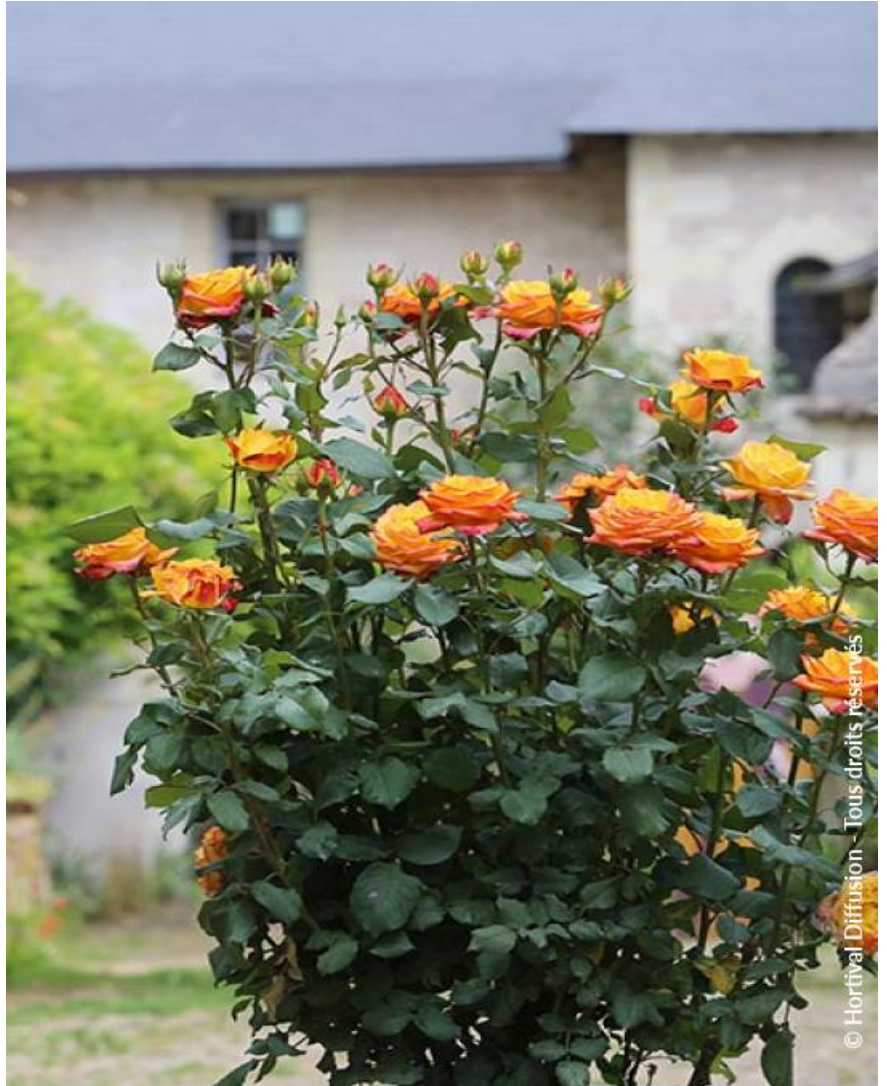

# ROSIER GIRANDOLA (R) 'Bargira'

© Hortival Diffusion - Tous droits réservés

© Hortival Diffusion - Tous droits réservés

© Hortival Diffusion - Tous droits réservés

- Maintenance advice:**
- Botanical/Horticultural origin:**
- Use group:** Shrubs
- Height at 10 years:** 1 m
- Width at 10 years:** 1 m
- Growth:** Fast
- Fragrance:** Yes

- Exposure:** Full sun
- Evergreen/Deciduous:** Deciduous
- Shape:** rigid, upright
- Colour of leaves:** Green
- Colour of flowers:** Orange red
- Soil type:** Cool to dry
- Uses:** Border, Tub/container,
- Publisher:** Primavera