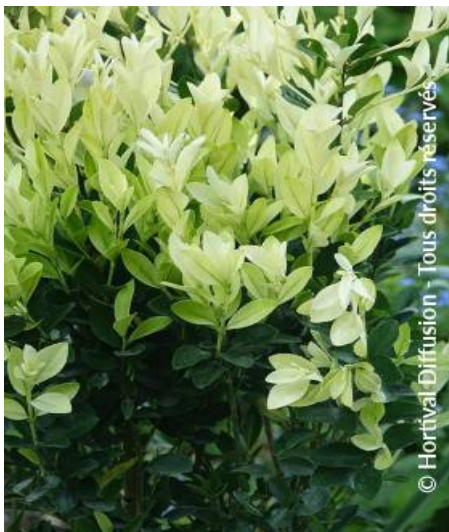

# EUONYMUS japonicus EXTRAVAGANZA (R)

## 'Eujacodek' cov

-  **Maintenance advice:**
-  **Botanical/Horticultural origin:**
-  **Use group:** Shrubs
-  **Height at 10 years:** 0,5 m
-  **Width at 10 years:** 0,5 m
-  **Growth:** Medium
-  **Fragrance:**

-  **Exposure:** Sun - Half shade
-  **Evergreen/Deciduous:** Evergreen
-  **Shape:** rounded, ball, globe
-  **Colour of leaves:** Variegated green white
-  **Colour of flowers:**
-  **Soil type:** Cool to dry
-  **Uses:** Border, Rockery, Tub/container