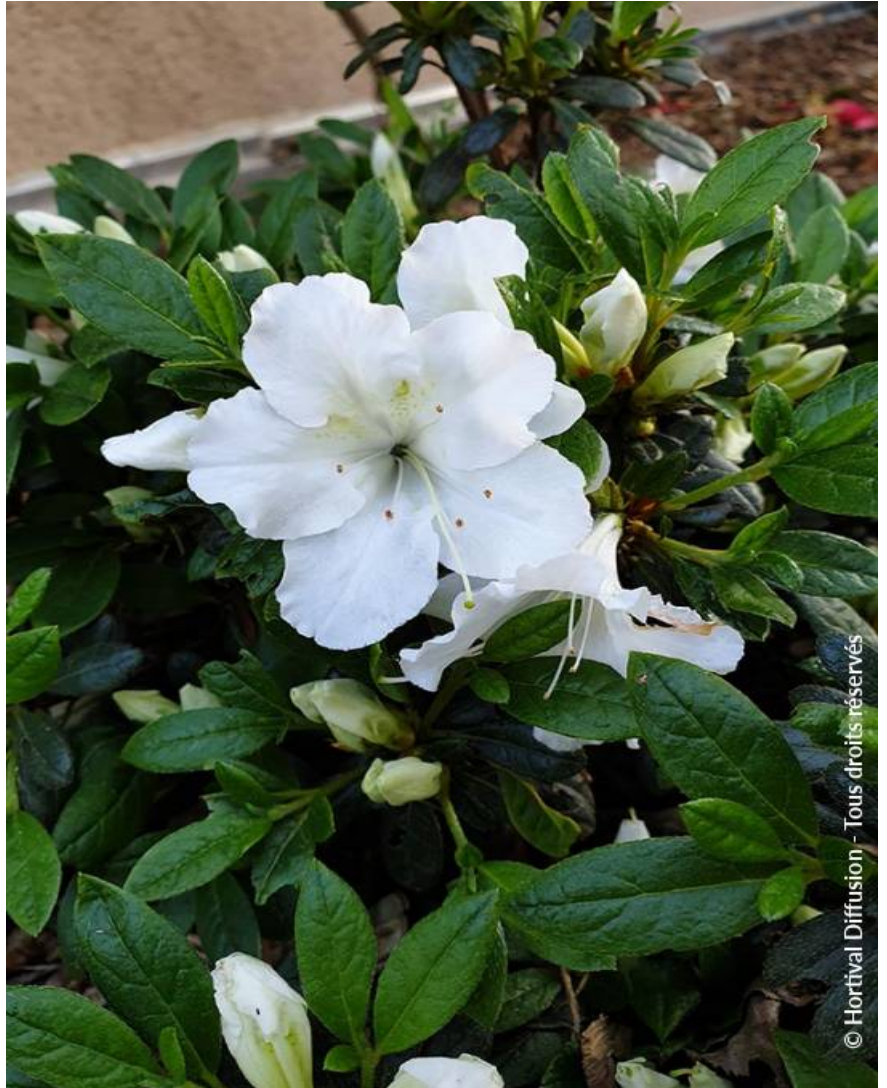

AZALEA x REPETITA (R) WHITE 'RLH1-3P3'

Azalea 'Repetita®' White

© Hortival Diffusion - Tous droits réservés

© Hortival Diffusion - Tous droits réservés

© Hortival Diffusion - Tous droits réservés

- Maintenance advice:** Lightly trim just after the first flowering and add a fertilizer for flowering plants, to improve the following repeat flowering.
- Botanical/Horticultural origin:** Horticultural origin : Robert & Lisa Head (US)
- Use group:** Heathland plants
- Height at 10 years:** 0,5 m
- Width at 10 years:** 0,5 m
- Growth:** Medium
- Fragrance:** No

- Exposure:** Sun - Half shade
- Evergreen/Deciduous:** Semi evergreen
- Shape:** rounded, ball, globe
- Colour of leaves:** Green
- Colour of flowers:** White
- Soil type:** Cool
- Uses:** Border, Tub/container,
- Publisher:** Hortival diffusion