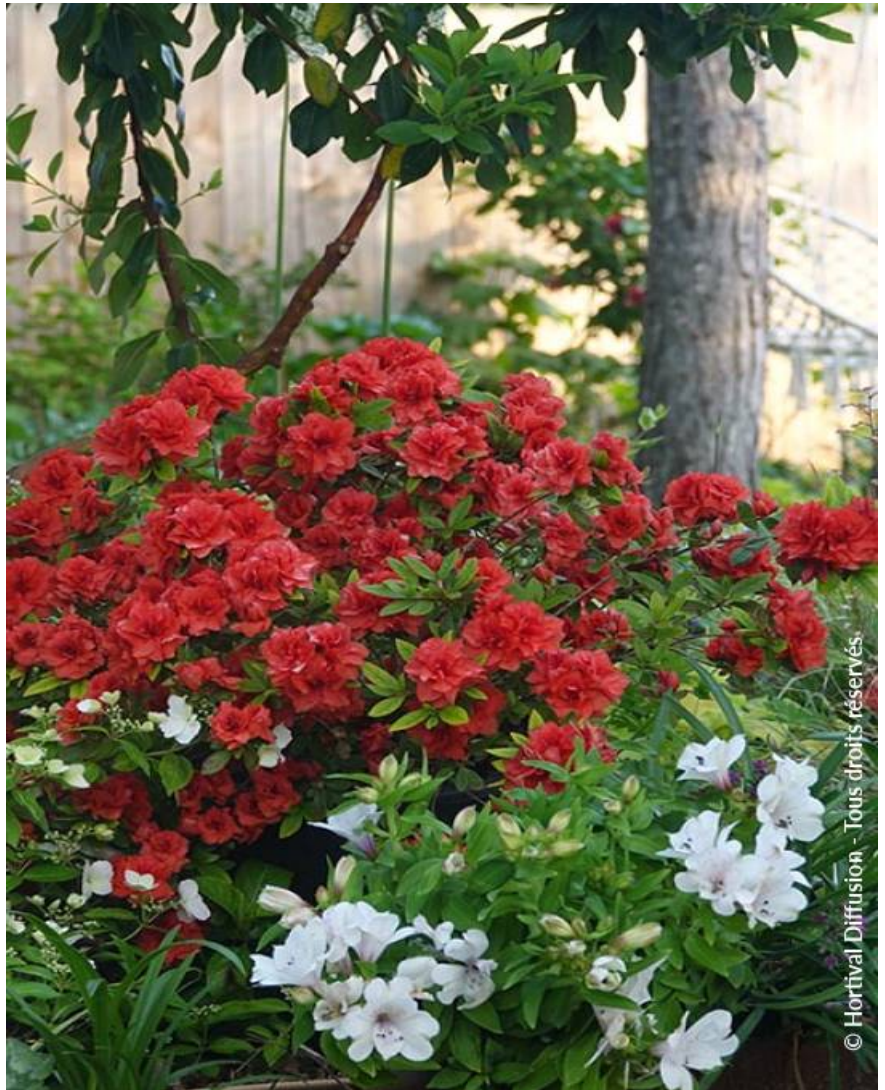

AZALEA x REPETITA (R) CORAL 'RLH1-6P4'

Azalea 'Repetita®' Coral

© Hortival Diffusion - Tous droits réservés

© Hortival Diffusion - Tous droits réservés

© Hortival Diffusion - Tous droits réservés

- Maintenance advice:** Lightly trim just after the first flowering and add a fertilizer for flowering plants, to improve the following repeat flowering.
- Botanical/Horticultural origin:** Horticultural origin : Robert & Lisa Head (US)
- Use group:** Heathland plants
- Height at 10 years:** 0,5 m
- Width at 10 years:** 0,5 m
- Growth:** Medium
- Fragrance:** No

- Exposure:** Sun - Half shade
- Evergreen/Deciduous:** Semi evergreen
- Shape:** rounded, ball, globe
- Colour of leaves:** Green
- Colour of flowers:** orange
- Soil type:** Cool
- Uses:** Border, Tub/container,
- Publisher:** Hortival diffusion