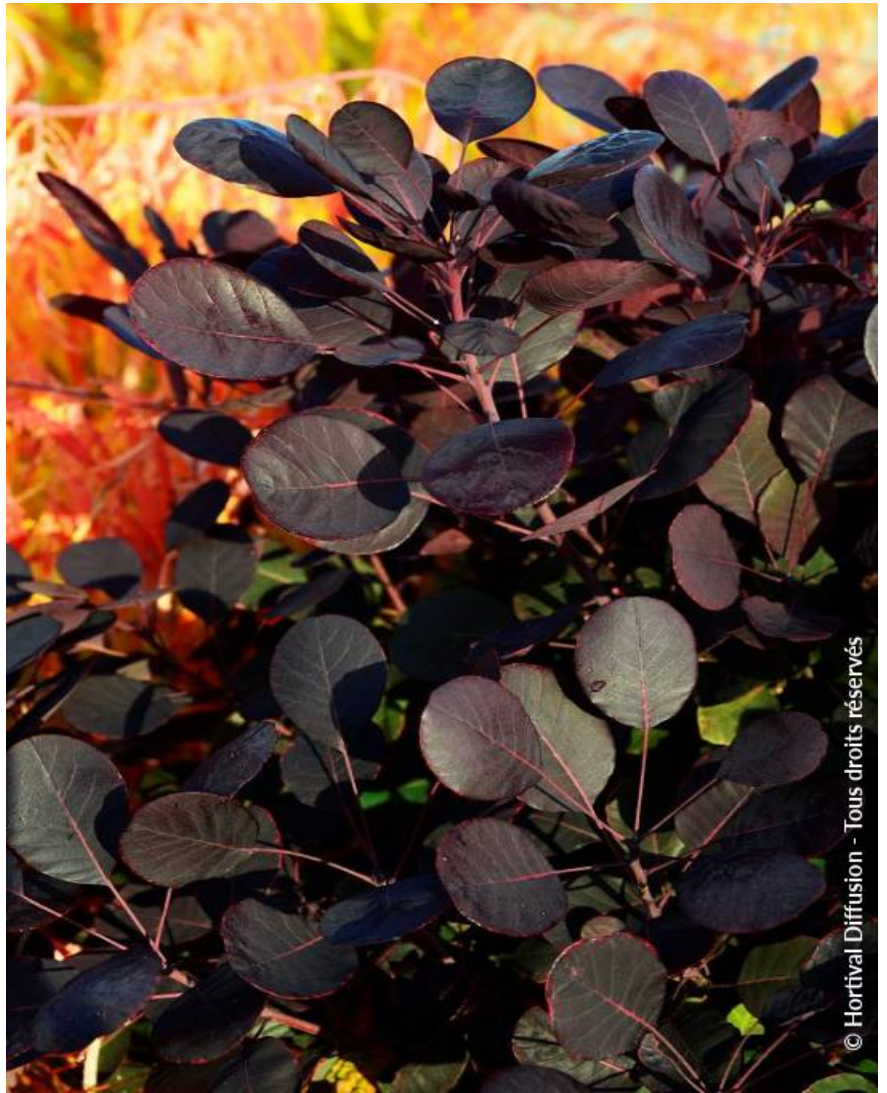

COTINUS coggygia 'Lilla' cov

Smoke Tree 'Lilla'

Deciduous compact shrub with purple leaves margined with pink, good red autumn colour.

Maintenance advice: At the end of winter, cut off about a half in length from the branches to maintain a compact and round form.

Botanical/Horticultural origin: Horticultural origin : breeder Dr. Miklos Jozsa (HU) 2010

Use group: Shrubs

Height at 10 years: m

Width at 10 years: m

Growth: Medium

Fragrance: No

Exposure: Full sun

Evergreen/Deciduous:
Deciduous

Shape: rounded, ball, globe

Colour of leaves: Purple

Colour of flowers: Purplish red

Soil type: Cool to dry

Uses: Rockery, Border, Tub/container

Publisher: Cultivaris

Calendar :