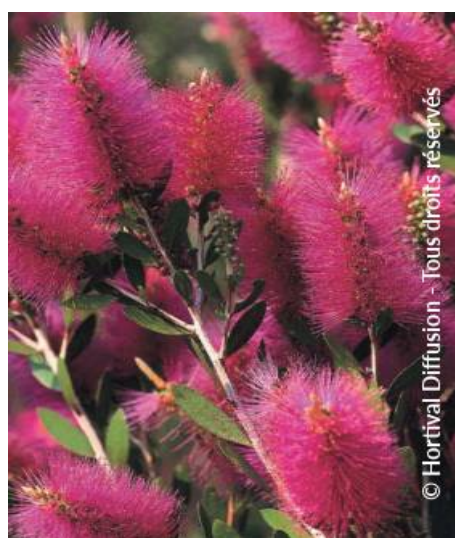

CALLISTEMON viminalis HOT PINK (R) 'Kkh01' cov

Weeping Bottlebrush 'Hot Pink'

© Hortival Diffusion - Tous droits réservés

© Hortival Diffusion - Tous droits réservés

© Hortival Diffusion - Tous droits réservés

Bottlebrush. An evergreen shrub from Australia, bright pink flowers, protect from cold and snow.

Maintenance advice: Remove wilted flowers after flowering to encourage repeat flowering in September. In a container, water regularly in dry weather.

Botanical/Horticultural origin: Horticultural origin : breeder Keith kirsten (NZ) 2004

Use group: Mild Climate plants

Height at 10 years: 2 m

Width at 10 years: 2 m

Growth: Medium

Fragrance: No

Exposure: Full sun

Evergreen/Deciduous: Evergreen

Shape: rigid, upright

Colour of leaves: Blue green

Colour of flowers: Pink

Soil type: Cool to dry

Uses: Tub/container, Border, Free standing specimen

Publisher: Sapho

Calendar :