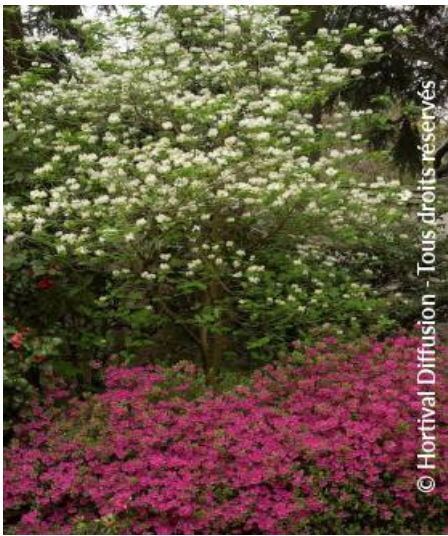

# CORNUS florida 'CLOUD NINE'

Flowering dogwood Cloud Nine

**Maintenance advice:** At the end of winter, remove any dead wood, if necessary.

**Botanical/Horticultural origin:** Horticultural origin : breeder Chase Nursery (US) 1951

**Use group:** Shrubs

**Height at 10 years:** 4 m

**Width at 10 years:** 3 m

**Growth:** Medium

**Fragrance:** No

**Exposure:** Sun - Half shade

**Evergreen/Deciduous:** Deciduous

**Shape:** shelved

**Colour of leaves:** Green

**Colour of flowers:** White

**Soil type:** Cool

**Uses:** Free standing specimen, Border,

Calendar :