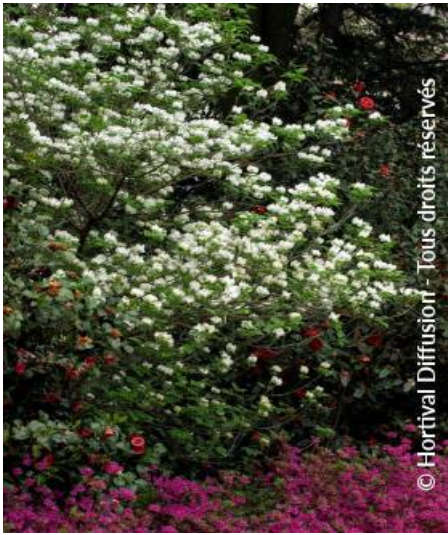

# CORNUS florida 'CLOUD NINE'

Flowering dogwood Cloud Nine

**Maintenance advice:** At the end of winter, remove any dead wood, if necessary.

**Botanical/Horticultural origin:** Horticultural origin : breeder Chase Nursery (US) 1951

**Use group:** Shrubs

**Height at 10 years:** 4 m

**Width at 10 years:** 3 m

**Growth:** Medium

**Fragrance:** No

**Exposure:** Sun - Half shade

**Evergreen/Deciduous:** Deciduous

**Shape:** shelved

**Colour of leaves:** Green

**Colour of flowers:** White

**Soil type:** Cool

**Uses:** Free standing specimen, Border,

Calendar :