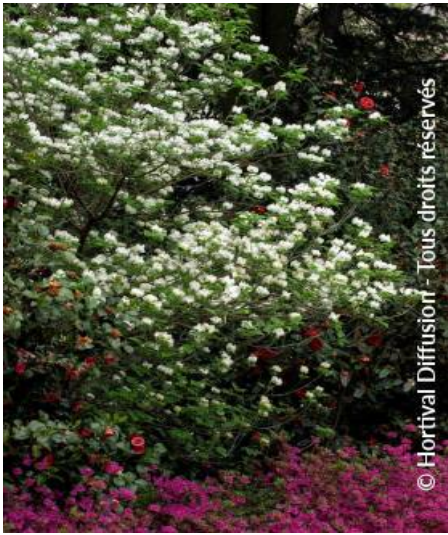

CORNUS florida 'CLOUD NINE'

Flowering dogwood Cloud Nine

Maintenance advice: At the end of winter, remove any dead wood, if necessary.

Botanical/Horticultural origin: Horticultural origin : breeder Chase Nursery (US) 1951

Use group: Shrubs

Height at 10 years: 4 m

Width at 10 years: 3 m

Growth: Medium

Fragrance: No

Exposure: Sun - Half shade

Evergreen/Deciduous: Deciduous

Shape: shelved

Colour of leaves: Green

Colour of flowers: White

Soil type: Cool

Uses: Free standing specimen, Border,

Calendar :

J F M A M J J A S O N D