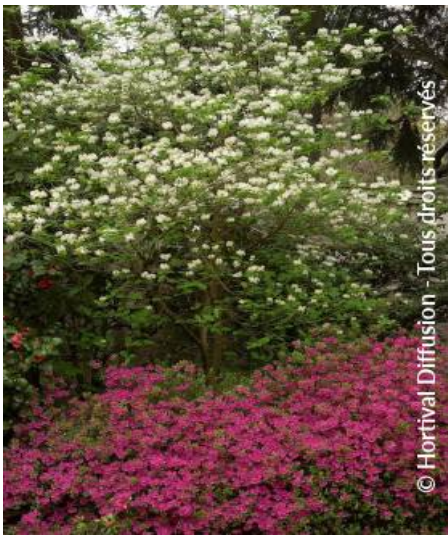

CORNUS florida 'CLOUD NINE'

Flowering dogwood Cloud Nine

Maintenance advice: At the end of winter, remove any dead wood, if necessary.

Botanical/Horticultural origin: Horticultural origin : breeder Chase Nursery (US) 1951

Use group: Shrubs

Height at 10 years: 4 m

Width at 10 years: 3 m

Growth: Medium

Fragrance: No

Exposure: Sun - Half shade

Evergreen/Deciduous: Deciduous

Shape: shelved

Colour of leaves: Green

Colour of flowers: White

Soil type: Cool

Uses: Free standing specimen, Border,

Calendar :

J F M A M J J A S O N D