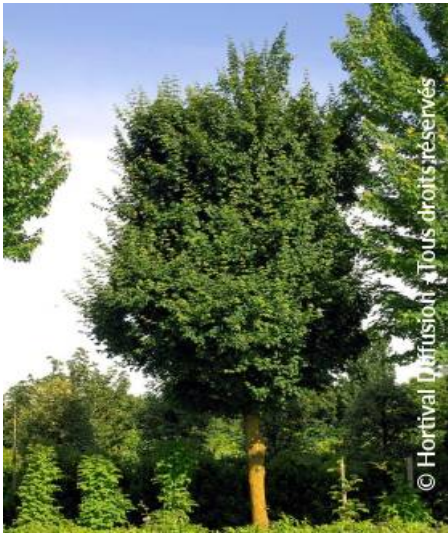

ACER campestre 'ELSRIJK'

Field maple 'Elsrijk', Hedge maple 'Elsrijk'

-  **Maintenance advice:** Pruning unnecessary.
-  **Botanical/Horticultural origin:** Horticultural origin : breeder P.C. Broerse, Amstelveen (NL) 1953
-  **Use group:** Trees
-  **Height at 10 years:** 10 m
-  **Width at 10 years:** 4 m
-  **Growth:** Fast
-  **Fragrance:** No

-  **Exposure:** Full sun
-  **Evergreen/Deciduous:** Deciduous
-  **Shape:** fastigate, columnar
-  **Colour of leaves:** Green
-  **Colour of flowers:** Green yellow
-  **Soil type:** Cool to dry
-  **Uses:** Free standing specimen, Street tree,