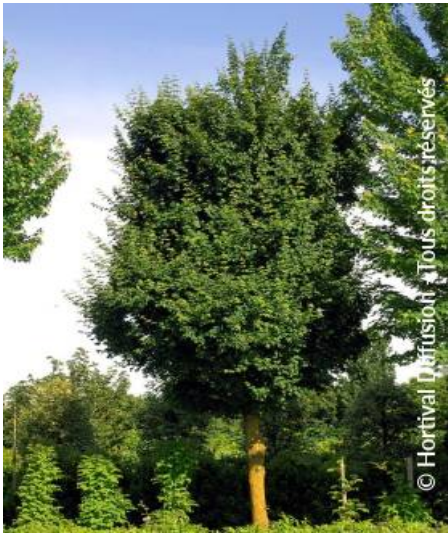

# ACER campestre 'ELSRIJK'

Field maple 'Elsrijk', Hedge maple 'Elsrijk'

-  **Maintenance advice:** Pruning unnecessary.
-  **Botanical/Horticultural origin:** Horticultural origin : breeder P.C. Broerse, Amstelveen (NL) 1953
-  **Use group:** Trees
-  **Height at 10 years:** 10 m
-  **Width at 10 years:** 4 m
-  **Growth:** Fast
-  **Fragrance:** No

-  **Exposure:** Full sun
-  **Evergreen/Deciduous:** Deciduous
-  **Shape:** fastigiate, columnar
-  **Colour of leaves:** Green
-  **Colour of flowers:** Green yellow
-  **Soil type:** Cool to dry
-  **Uses:** Free standing specimen, Street tree,