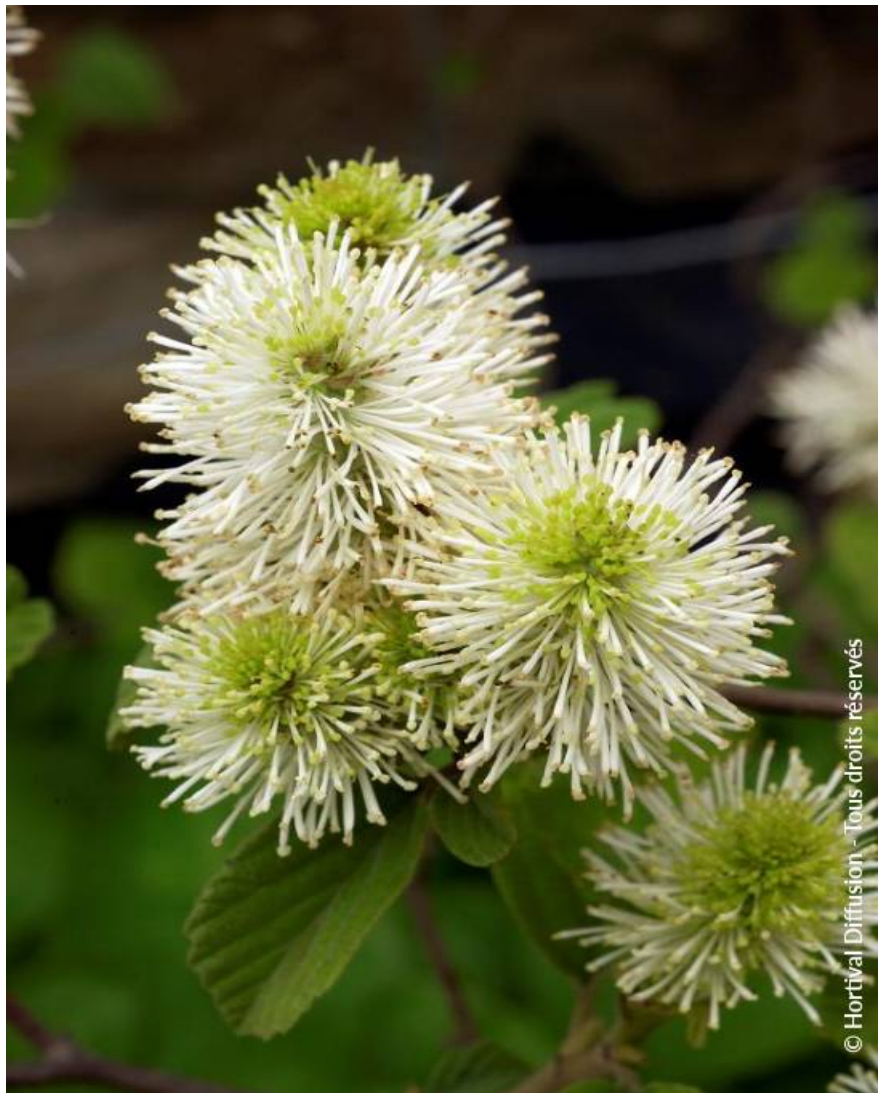

FOTHERGILLA major

Large Fothergilla, Witch Alder, Mountain Witch Alder

© Hortival Diffusion - Tous droits réservés

© Hortival Diffusion - Tous droits réservés

© Hortival Diffusion - Tous droits réservés

-  **Maintenance advice:** Trim lightly after flowering if necessary.
-  **Botanical/Horticultural origin:** North America
-  **Use group:** Shrubs
-  **Height at 10 years:** 2 m
-  **Width at 10 years:** 2 m
-  **Growth:** Medium
-  **Fragrance:** Yes

-  **Exposure:** Sun - Half shade
-  **Evergreen/Deciduous:** Deciduous
-  **Shape:** bushy
-  **Colour of leaves:** Blue green
-  **Colour of flowers:** White
-  **Soil type:** Moist to cold
-  **Uses:** Border, ,