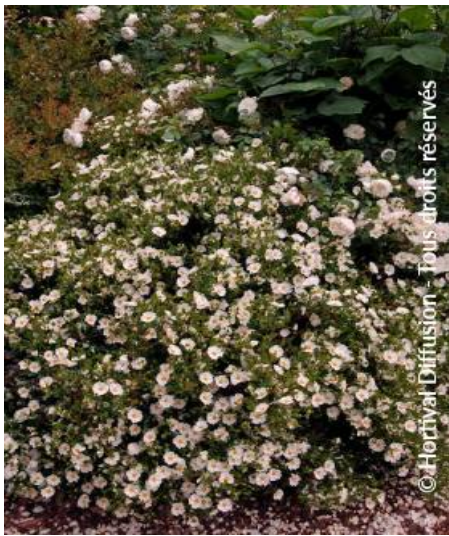

CISTUS monspeliensis

Montpelier rock rose

'Rock rose'. Evergreen shrub, green foliage, white flowers.

Maintenance advice: After flowering, moderately trim the branches, without reaching the dry wood, to help ramification and maintain compact.

Botanical/Horticultural origin: Mediterranean region

Use group: Shrubs

Height at 10 years: 1,5 m

Width at 10 years: 1 m

Growth: Fast

Fragrance: No

Exposure: Full sun

Evergreen/Deciduous:
Evergreen

Shape: rounded, ball, globe

Colour of leaves: Green

Colour of flowers:
White/yellow

Soil type: Dry

Uses: Border, Rockery,
Tub/container

Calendar :

J F M A M J J A S O N D