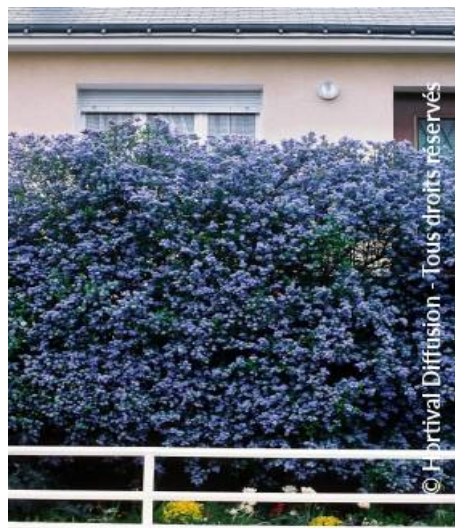

# CEANOTHUS arboreus 'TREWITHEN BLUE'

Californian lilac 'Trewithen Blue'

© Hortival Diffusion - Tous droits réservés

© Hortival Diffusion - Tous droits réservés

© Hortival Diffusion - Tous droits réservés

Vigorous evergreen shrub small tree, big blue flowers in early spring.

-  **Maintenance advice:** Trim lightly after flowering
-  **Botanical/Horticultural origin:** Horticultural origin : bred ay Trewithen Garden, truro (GB) before 1967
-  **Use group:** Shrubs
-  **Height at 10 years:** 3 m
-  **Width at 10 years:** 3 m
-  **Growth:** Fast
-  **Fragrance:** Yes

-  **Exposure:** Sun - Half shade
-  **Evergreen/Deciduous:** Evergreen
-  **Shape:** bushy
-  **Colour of leaves:** Green
-  **Colour of flowers:** Lavender
-  **Soil type:** Dry
-  **Uses:** Free standing specimen, Border, Climber