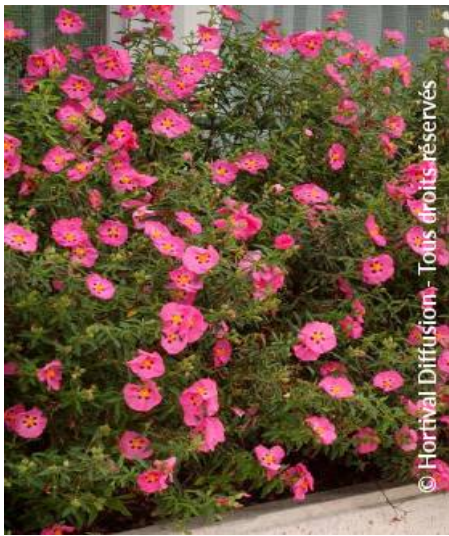

CISTUS x purpureus

purple-flowered rock rose

© Hortival Diffusion - Tous droits réservés

© Hortival Diffusion - Tous droits réservés

© Hortival Diffusion - Tous droits réservés

'Rock rose'. Evergreen shrub, green foliage, rosy crimson flower.

Maintenance advice: At the end of flowering, trim moderately, without reaching any dry wood, to help ramification and maintain dense and compact.

Botanical/Horticultural origin: Horticultural origin : known since 1790

Use group: Shrubs

Height at 10 years: 2 m

Width at 10 years: 2 m

Growth: Fast

Fragrance: No

Exposure: Full sun

Evergreen/Deciduous:
Evergreen

Shape: rounded, ball, globe

Colour of leaves: Green

Colour of flowers: Pink

Soil type: Dry

Uses: Border, Rockery,
Tub/container

Calendar :

J F M A M J J A S O N D