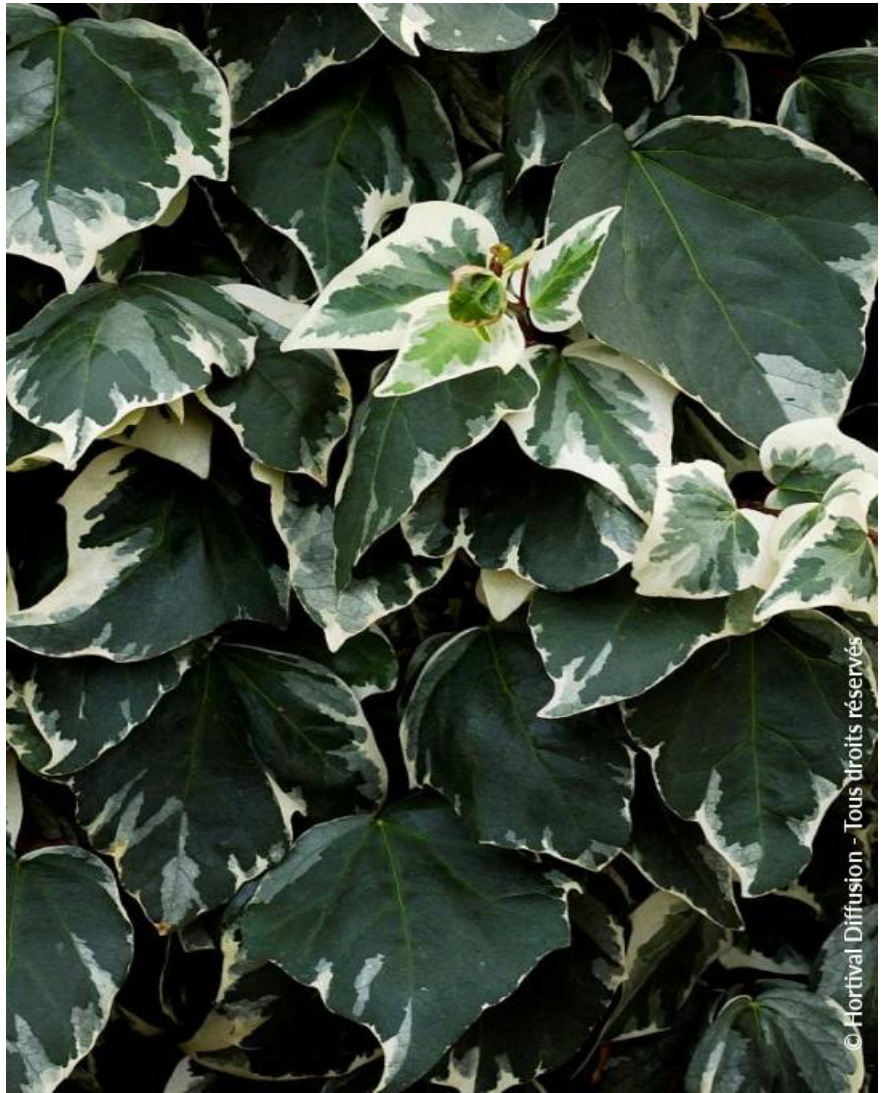

HEDERA helix 'GLACIER'

ivy 'Glacier'

© Hortival Diffusion - Tous droits réservés

© Hortival Diffusion - Tous droits réservés

© Hortival Diffusion - Tous droits réservés

Evergreen climber. Small grey-green leaves marbled with cream.

Maintenance advice: At the end of winter, prune it to the desired size.

Botanical/Horticultural origin: Horticultural origin; bred before 1950

Use group: Climbers

Height at 10 years: 3 m

Width at 10 years: 2 m

Growth: Medium

Fragrance: No

Exposure: Indifferent

Evergreen/Deciduous: Evergreen

Shape: climbing

Colour of leaves: Variegated green white

Colour of flowers:

Soil type: Cool to dry