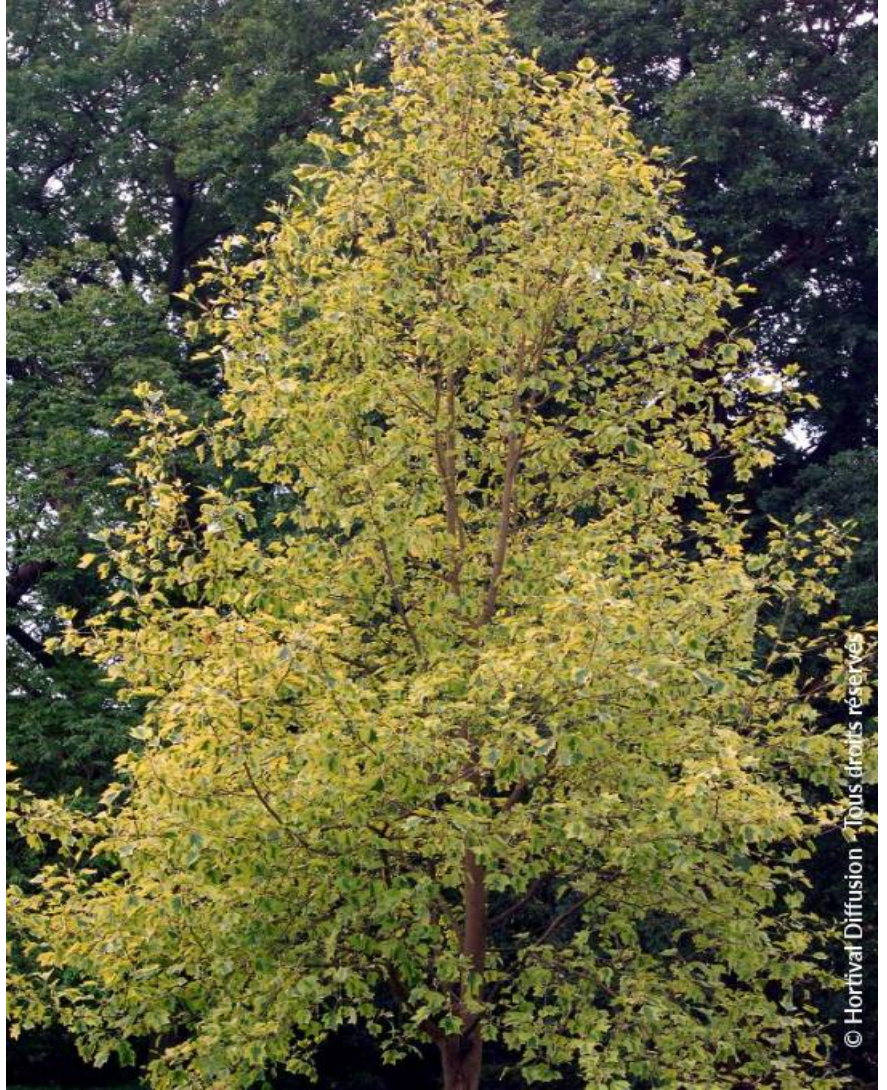

© Hortival Diffusion - Tous droits réservés

Deciduous tree with leaves margined with yellow, fading to green in late summer.

Maintenance advice: Does not tolerate pruning well. It has to be done sparingly by using wound sealants. Water regularly and abundantly for the first two years.

Botanical/Horticultural origin: Horticultural origin; bred before 1873

Use group: Trees

Height at 10 years: 15 m

Width at 10 years: 8 m

Growth: Medium

Fragrance: Yes

Exposure: Sun - Half shade

Evergreen/Deciduous:
Deciduous

Shape: conical, pyramidal

Colour of leaves:
Variegated green yellow

Colour of flowers: Green yellow

Soil type: Cool

Uses: Free standing specimen, ,

Calendar :

J F M A M J J A S O N D