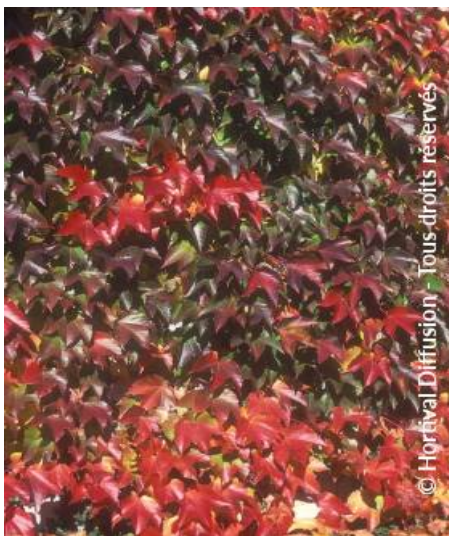

PARTHENOCISSUS tricuspidata 'ROBUSTA'

small-leaved Virginia creeper 'Robusta'

© Hortival Diffusion - Tous droits réservés

© Hortival Diffusion - Tous droits réservés

© Hortival Diffusion - Tous droits réservés

Boston Ivy : large leaved deciduous self clinging climber, excellent red autumn colour.

Maintenance advice: In March, stop the growth of the plant to the desired size if necessary.

Botanical/Horticultural origin: Horticultural origin; selected by Aart Pannebakker (NL) 1903 from a French seedling

Use group: Climbers

Height at 10 years: 8 m

Width at 10 years: 4 m

Growth: Fast

Fragrance: No

Exposure: Sun - Half shade

Evergreen/Deciduous:
Deciduous

Shape: climbing

Colour of leaves: Green

Colour of flowers: Absent

Soil type: Indifferent

Uses: Climber, Hedge,

Calendar :

J F M A M J J A S O N D