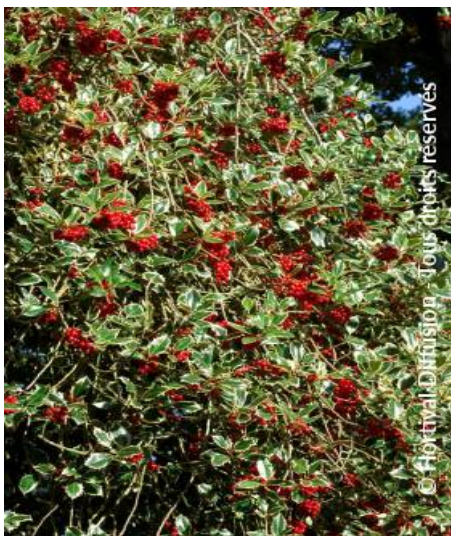

ILEX aquifolium 'ARGENTEOMARGINATA'

silver-margined holly

© Hortival Diffusion - Tous droits réservés

© Hortival Diffusion - Tous droits réservés

© Hortival Diffusion - Tous droits réservés

-  **Maintenance advice:** At the end of winter, prune it to the desired shape if necessary.
-  **Botanical/Horticultural origin:** Horticultural origin; bred before 1953
-  **Use group:** Shrubs
-  **Height at 10 years:** 3 m
-  **Width at 10 years:** 1,5 m
-  **Growth:** Medium
-  **Fragrance:** No

-  **Exposure:** Sun - Half shade
-  **Evergreen/Deciduous:** Evergreen
-  **Shape:** conical, pyramidal
-  **Colour of leaves:** Variegated green white
-  **Colour of flowers:** White
-  **Soil type:** Cool to dry
-  **Uses:** Free standing specimen, Border, Tub/container