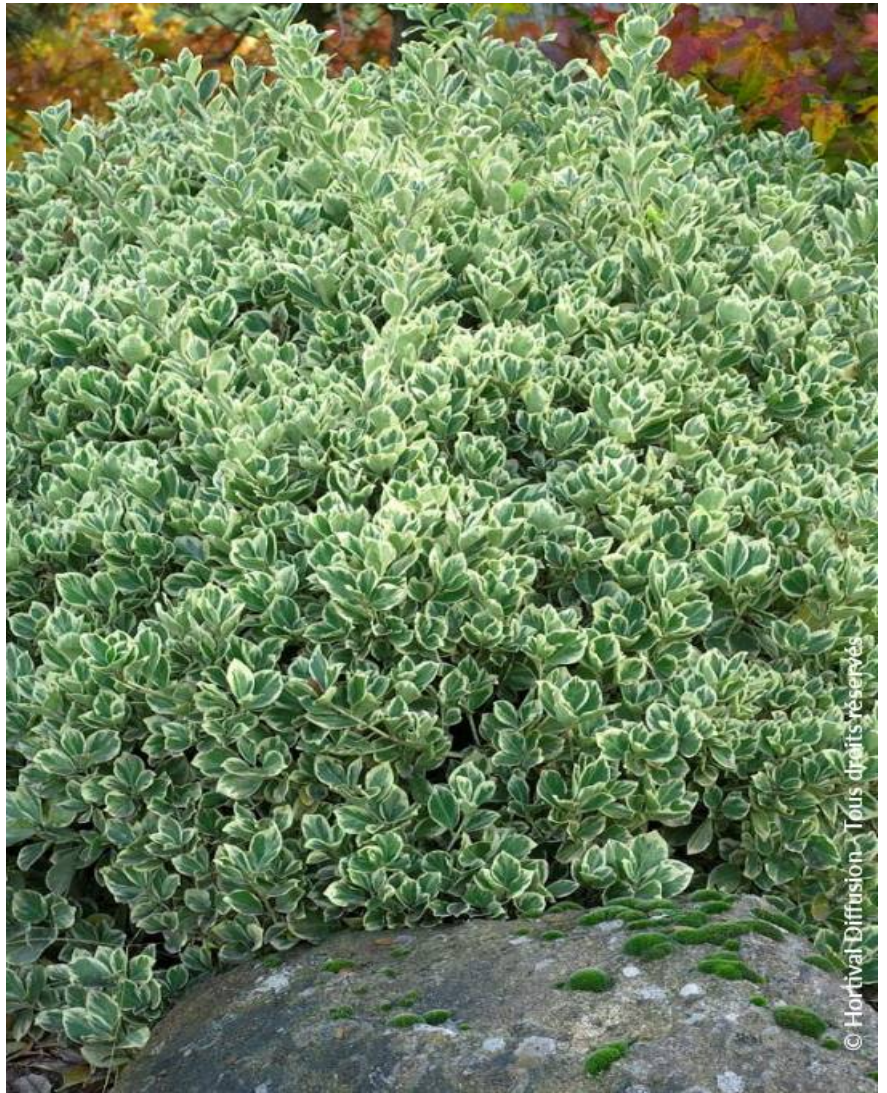

EUONYMUS japonicus 'PRESIDENT GAUTHIER'

Japanese euonymus 'PRESIDENT GAUTHIER'

Maintenance advice: Formation pruning at the end of winter, if necessary.

Botanical/Horticultural origin: Horticultural origin

Use group: Shrubs

Height at 10 years: 2 m

Width at 10 years: 1,5 m

Growth: Fast

Fragrance:

Exposure: Sun - Half shade

Evergreen/Deciduous:
Evergreen

Shape: rounded, ball, globe

Colour of leaves:
Variegated green white

Colour of flowers:

Soil type: Cool to dry

Uses: Tub/container, Hedge, Border

Calendar :

J

F

M