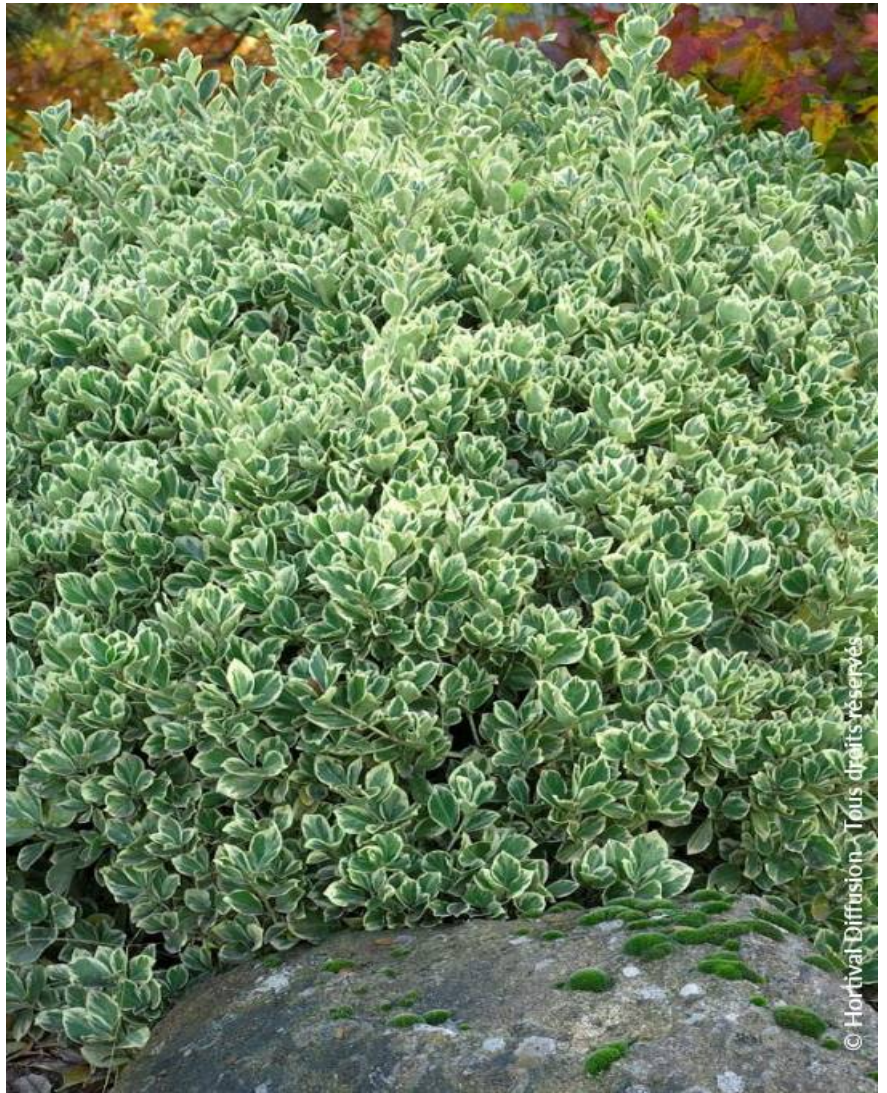

EUONYMUS japonicus 'PRESIDENT GAUTHIER'

Japanese euonymus 'PRESIDENT GAUTHIER'

Maintenance advice: Formation pruning at the end of winter, if necessary.

Botanical/Horticultural origin: Horticultural origin

Use group: Shrubs

Height at 10 years: 2 m

Width at 10 years: 1,5 m

Growth: Fast

Fragrance:

Exposure: Sun - Half shade

Evergreen/Deciduous:
Evergreen

Shape: rounded, ball, globe

Colour of leaves:
Variegated green white

Colour of flowers:

Soil type: Cool to dry

Uses: Tub/container, Hedge, Border

Calendar :

J F M A M J J A S O N D