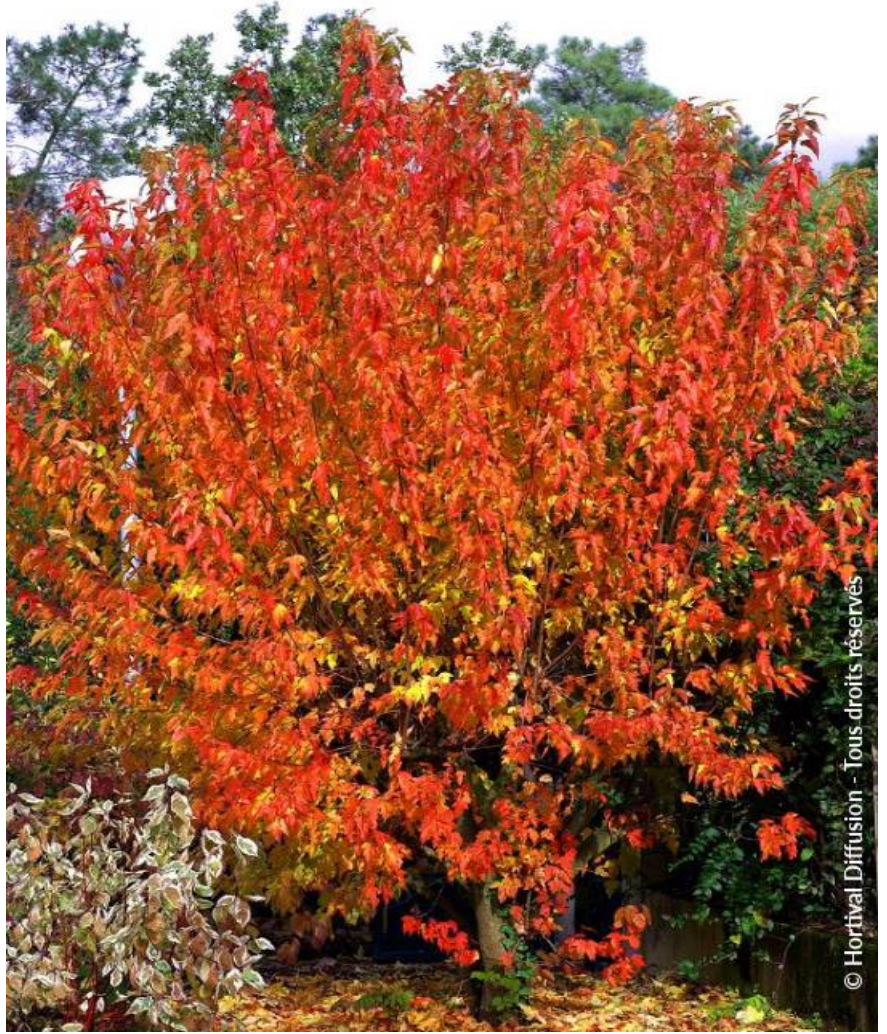

ACER ginnala

Amur maple, crimson-leaved maple

-  **Maintenance advice:** At the end of winter, if necessary.
-  **Botanical/Horticultural origin:** Central China, Amur river region
-  **Use group:** Trees
-  **Height at 10 years:** 6 m
-  **Width at 10 years:** 4 m
-  **Growth:** Medium
-  **Fragrance:** Yes

-  **Exposure:** Full sun
-  **Evergreen/Deciduous:** Deciduous
-  **Shape:** tree like
-  **Colour of leaves:** Green
-  **Colour of flowers:** Cream white
-  **Soil type:** Cool to dry
-  **Uses:** Country hedge, Free standing specimen, Border