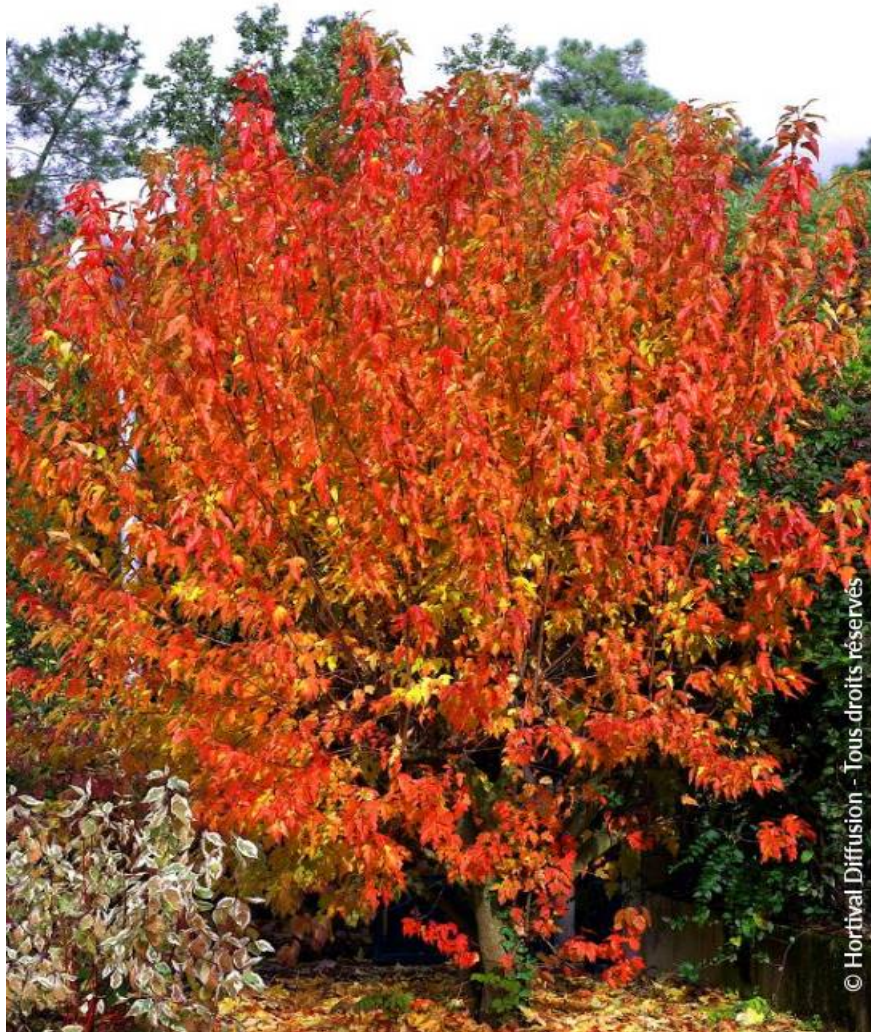

ACER ginnala

Amur maple, crimson-leaved maple

-  **Maintenance advice:** At the end of winter, if necessary.
-  **Botanical/Horticultural origin:** Central China, Amur river region
-  **Use group:** Trees
-  **Height at 10 years:** 6 m
-  **Width at 10 years:** 4 m
-  **Growth:** Medium
-  **Fragrance:** Yes

-  **Exposure:** Full sun
-  **Evergreen/Deciduous:** Deciduous
-  **Shape:** tree like
-  **Colour of leaves:** Green
-  **Colour of flowers:** Cream white
-  **Soil type:** Cool to dry
-  **Uses:** Country hedge, Free standing specimen, Border