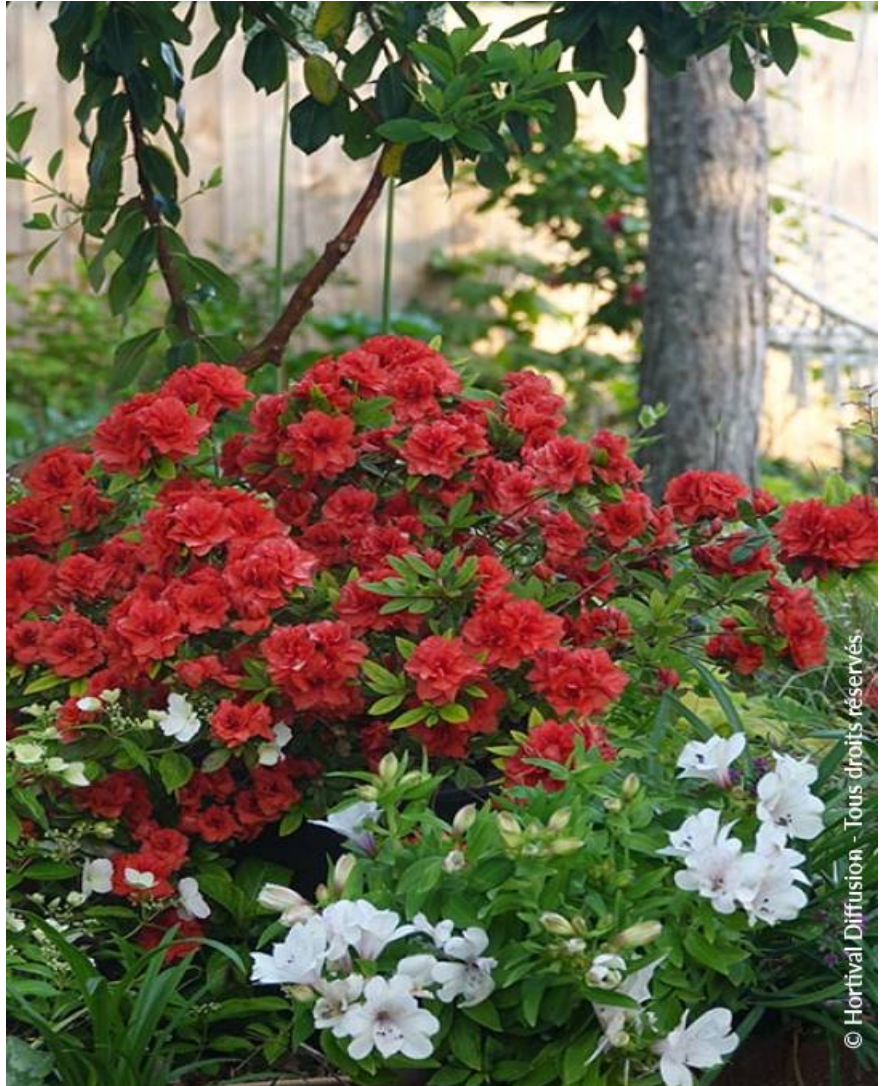

AZALEA x REPETITA (R) CORAL 'RLH1-6P4'

Azalea 'Repetita®' Coral

© Hortival Diffusion - Tous droits réservés

© Hortival Diffusion - Tous droits réservés

© Hortival Diffusion - Tous droits réservés

- Maintenance advice:** Lightly trim just after the first flowering and add a fertilizer for flowering plants, to improve the following repeat flowering.
- Botanical/Horticultural origin:** Horticultural origin : Robert & Lisa Head (US)
- Use group:** Heathland plants
- Height at 10 years:** 0,5 m
- Width at 10 years:** 0,5 m
- Growth:** Medium
- Fragrance:** No

- Exposure:** Sun - Half shade
- Evergreen/Deciduous:** Semi evergreen
- Shape:** rounded, ball, globe
- Colour of leaves:** Green
- Colour of flowers:** orange
- Soil type:** Cool
- Uses:** Border, Tub/container,
- Publisher:** Hortival diffusion